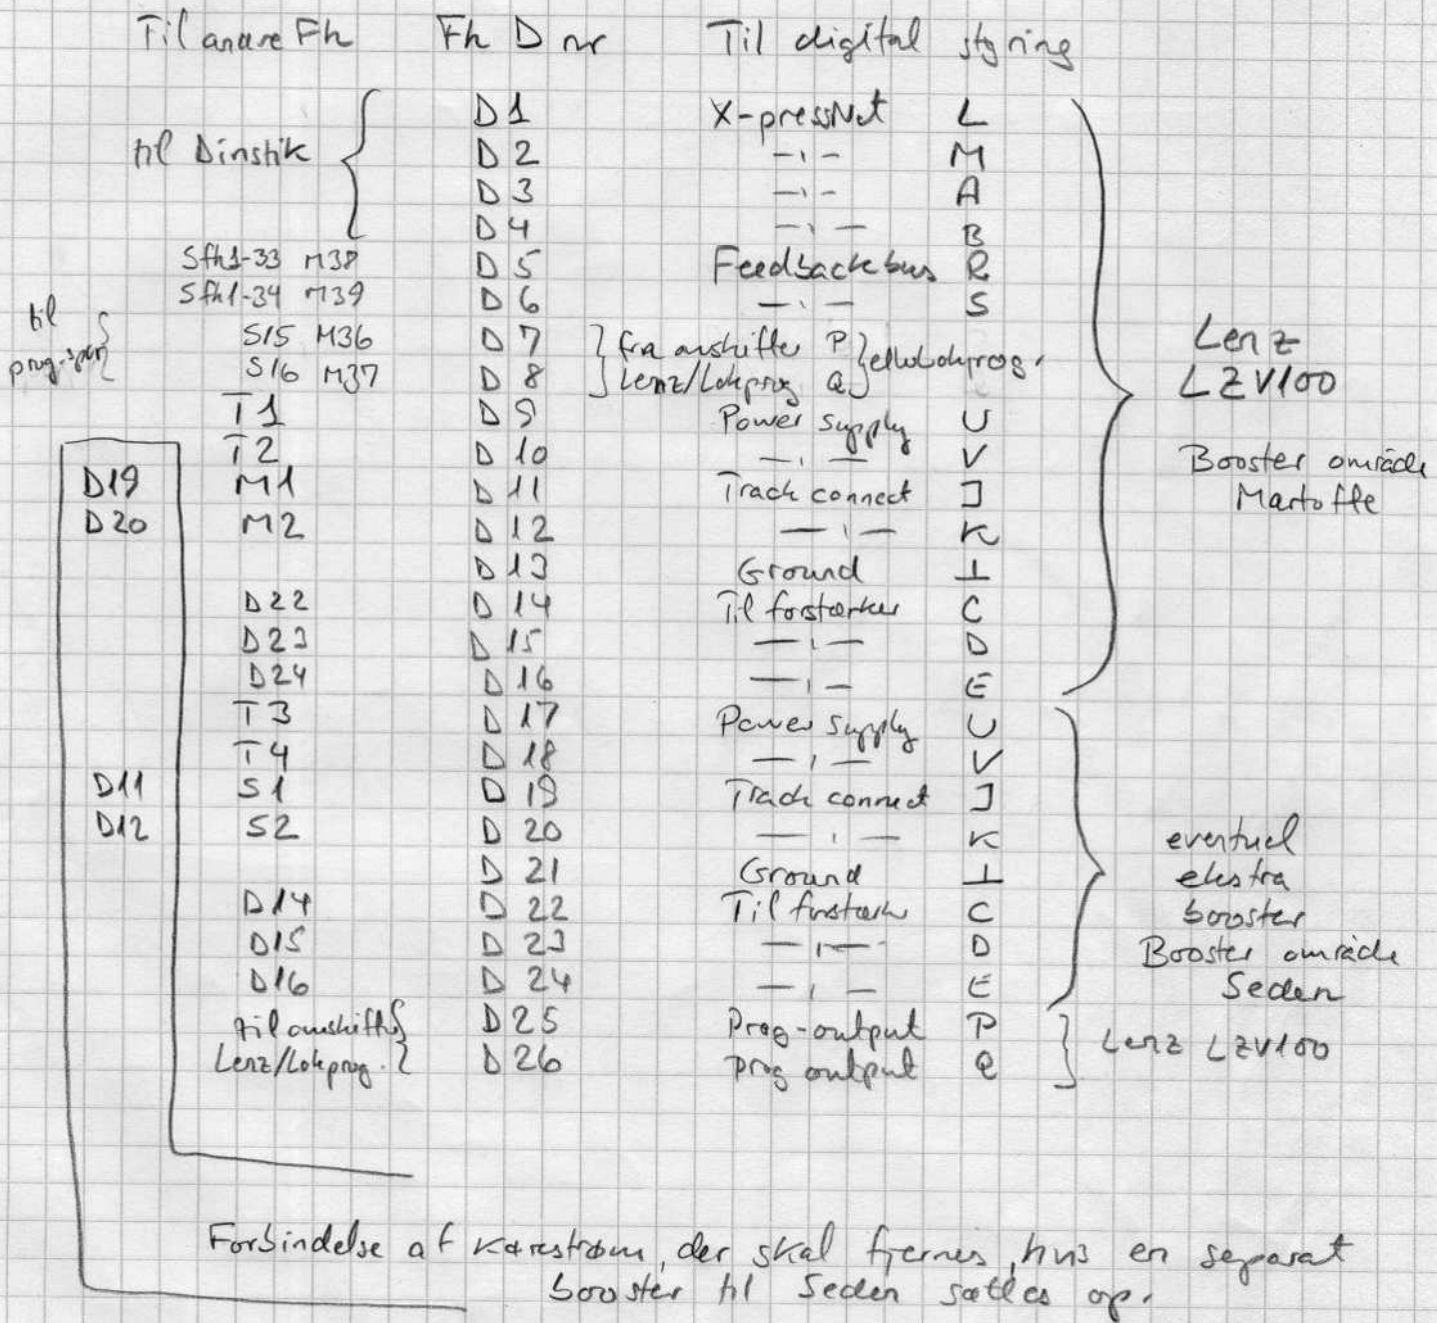

Central X-felt
 Fordeleingshus Δ (digital)

gd 27/12/14
 gd 7/9/12